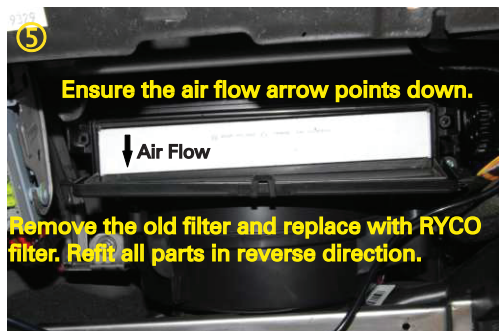

RYCO FILTERS

FITTING INSTRUCTIONS FOR RYCO CABIN FILTER RCA224P/C/MS
HOLDEN CRUZE JG, JH & YG SERIES
(ALSO FIT OPEL ASTRA PJ SERIES)

① Unmount the clipped-in cover on the left side of instrument panel.

Ryco Group Pty Ltd
29 Taras Ave Altona North
Victoria 3025 Australia.
www.rycofilters.com.au