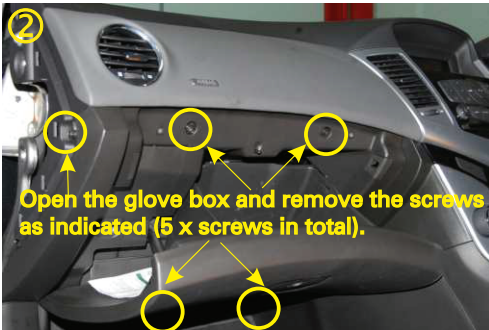

RYCO FILTERS

FITTING INSTRUCTIONS FOR RYCO CABIN FILTER RCA224P/C/MS
HOLDEN CRUZE JG, JH & YG SERIES
(ALSO FIT OPEL ASTRA PJ SERIES)

① Unmount the clipped-in cover on the left side of instrument panel.

Ryco Group Pty Ltd
29 Taras Ave Altona North
Victoria 3025 Australia.
www.rycofilters.com.au