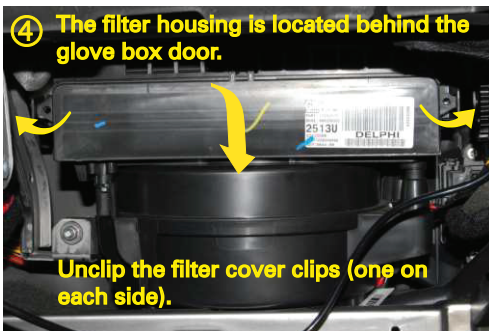

RYCO FILTERS

FITTING INSTRUCTIONS FOR RYCO CABIN FILTER RCA224P/C/MS
HOLDEN CRUZE JG, JH & YG SERIES
(ALSO FIT OPEL ASTRA PJ SERIES)

① Unmount the clipped-in cover on the left side of instrument panel.

Ryco Group Pty Ltd
29 Taras Ave Altona North
Victoria 3025 Australia.
www.rycofilters.com.au