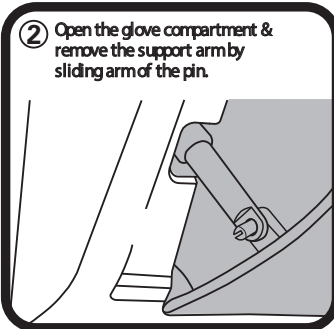

RYCO FILTERS

FITTING INSTRUCTIONS FOR RYCO CABIN FILTER RCA164P TOYOTA TARAGO

(Filter is located behind glove box)

RYCO Group Pty Ltd
29 Taras Ave Altona North
Victoria 3025 Australia.
www.rycofilters.com.au