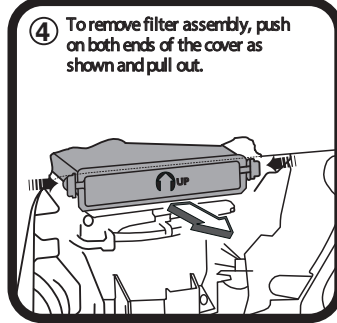

RYCO FILTERS

FITTING INSTRUCTIONS FOR RYCO CABIN FILTER RCA164P TOYOTA TARAGO

(Filter is located behind glove box)

RYCO Group Pty Ltd
29 Taras Ave Altona North
Victoria 3025 Australia.
www.rycofilters.com.au