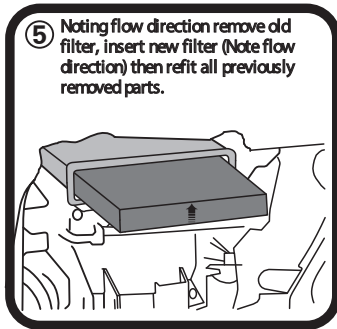

RYCO FILTERS

FITTING INSTRUCTIONS FOR RYCO CABIN FILTER RCA164P TOYOTA TARAGO

(Filter is located behind glove box)

RYCO Group Pty Ltd
29 Taras Ave Altona North
Victoria 3025 Australia.
www.rycofilters.com.au